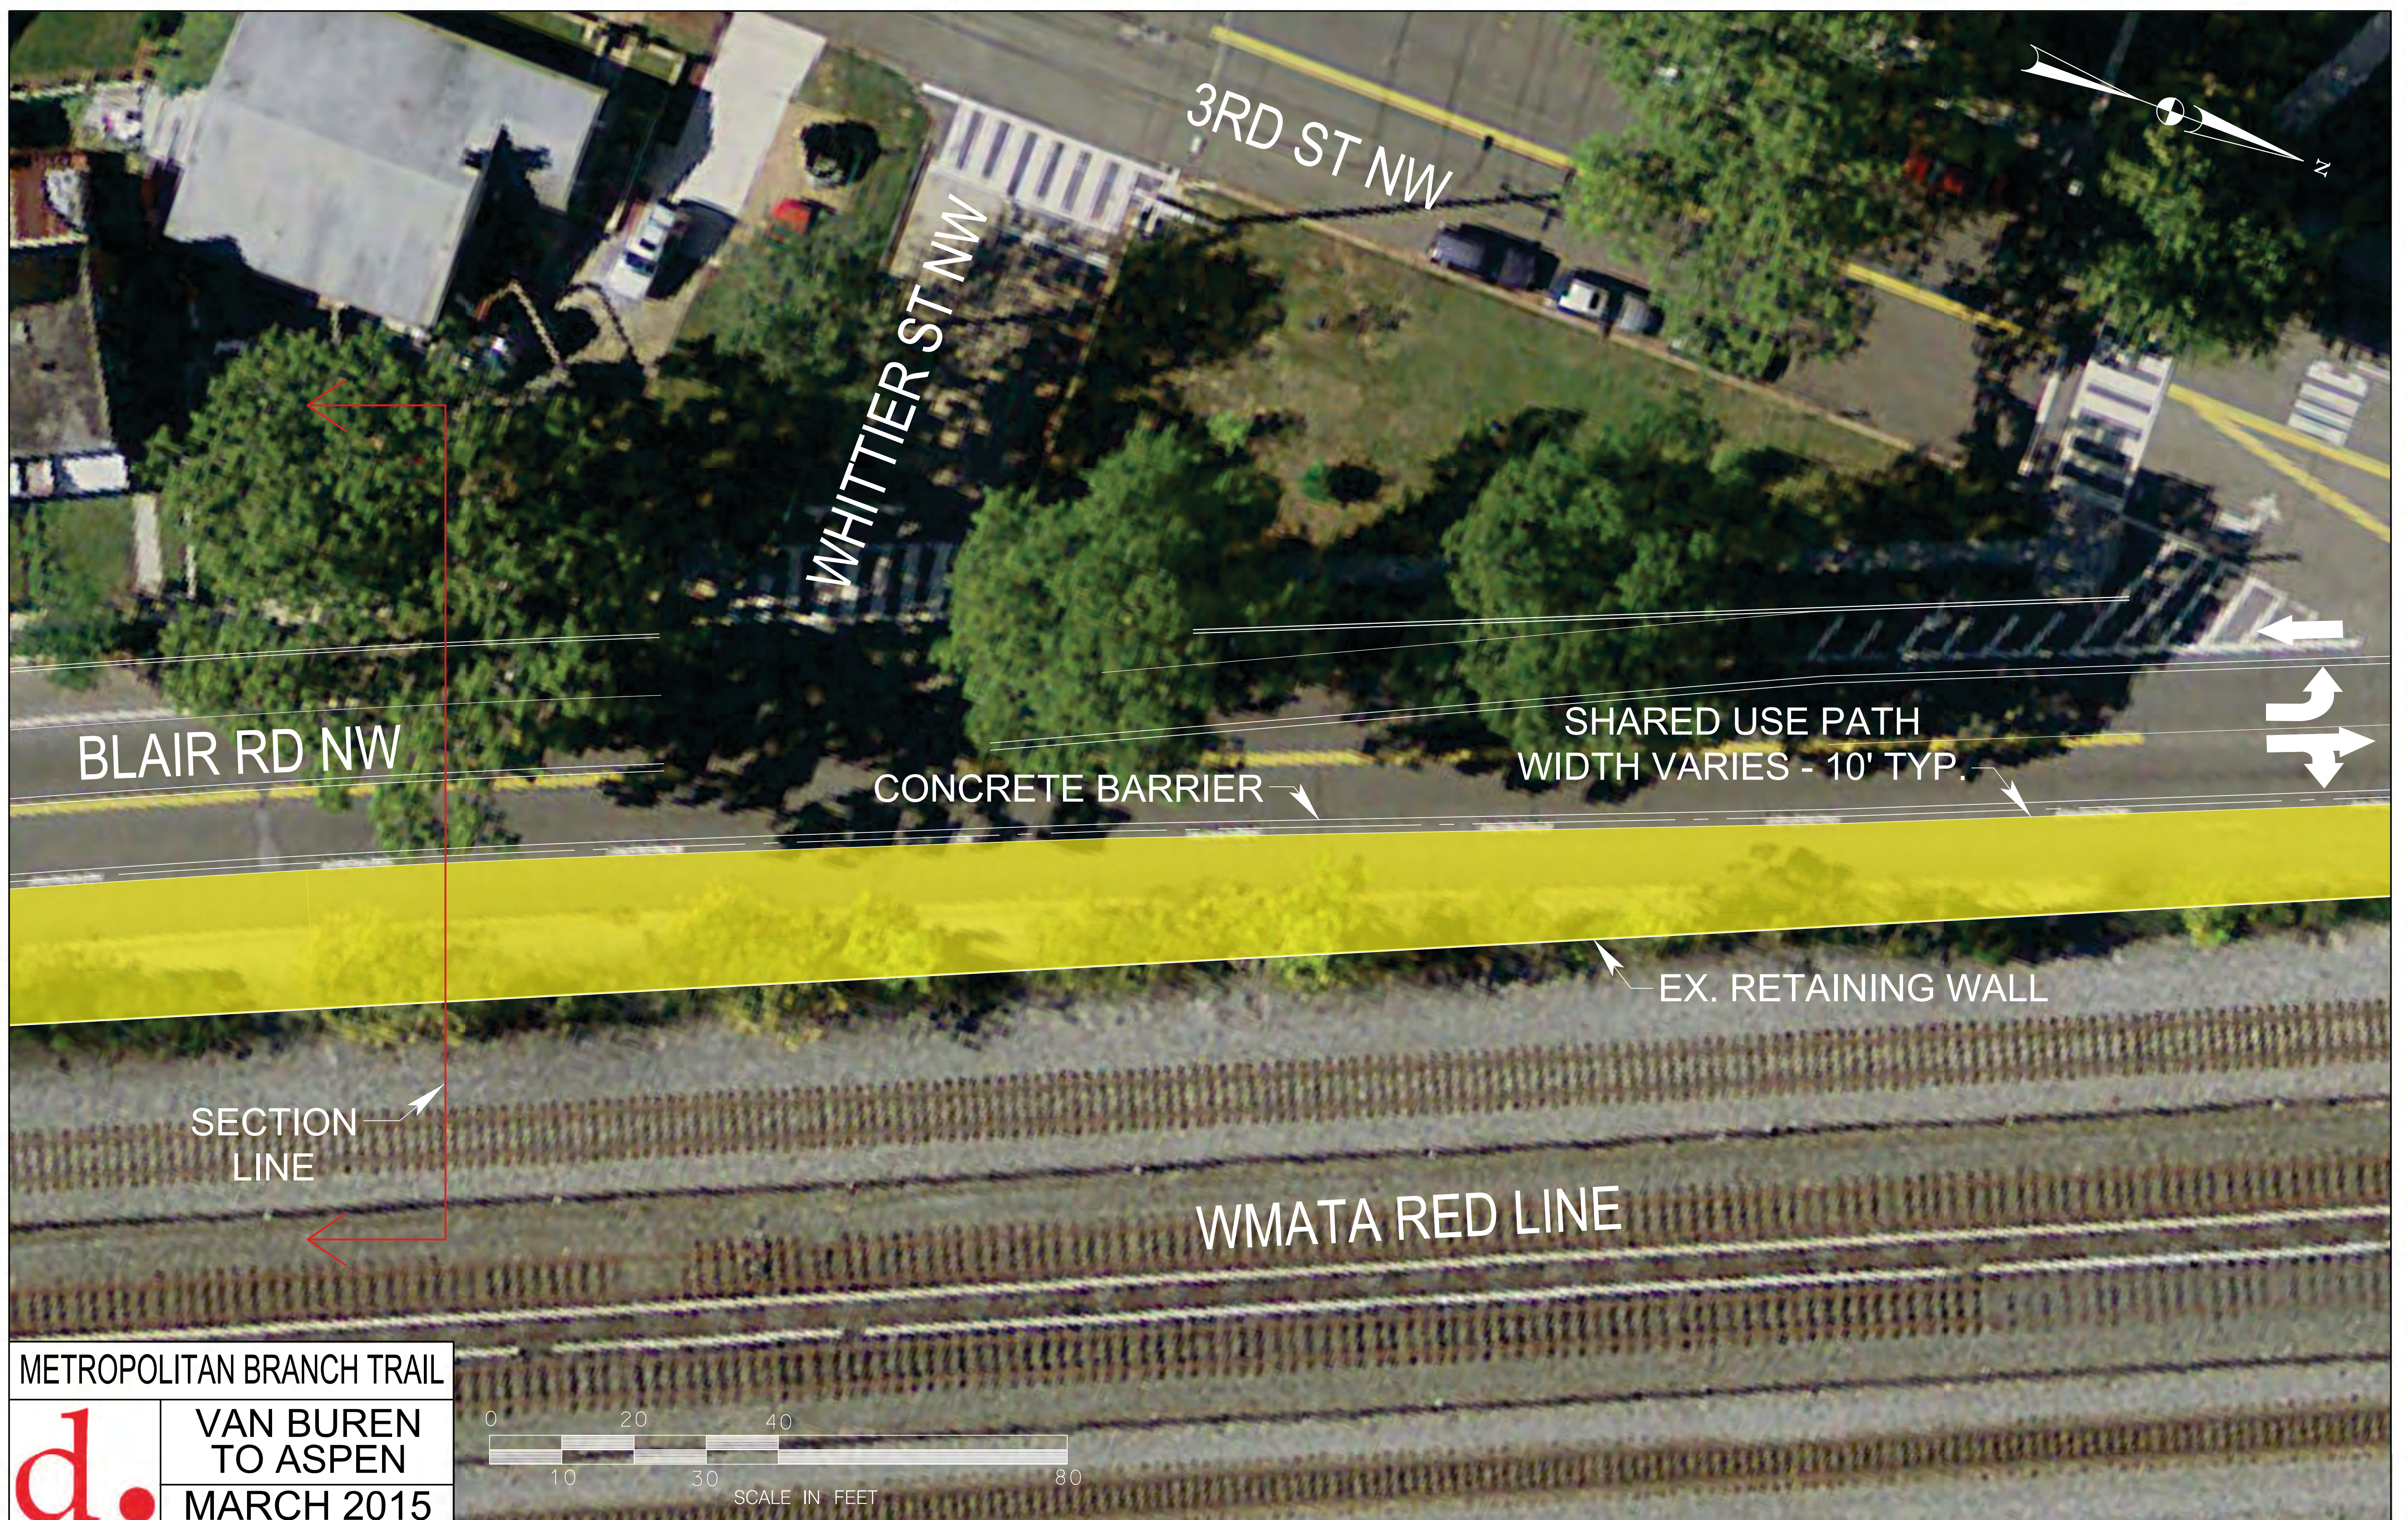

EXISTING CONDITIONS

PROPOSED IMPROVEMENTS

METROPOLITAN BRANCH TRAIL
d. VAN BUREN TO ASPEN
 MARCH 2015